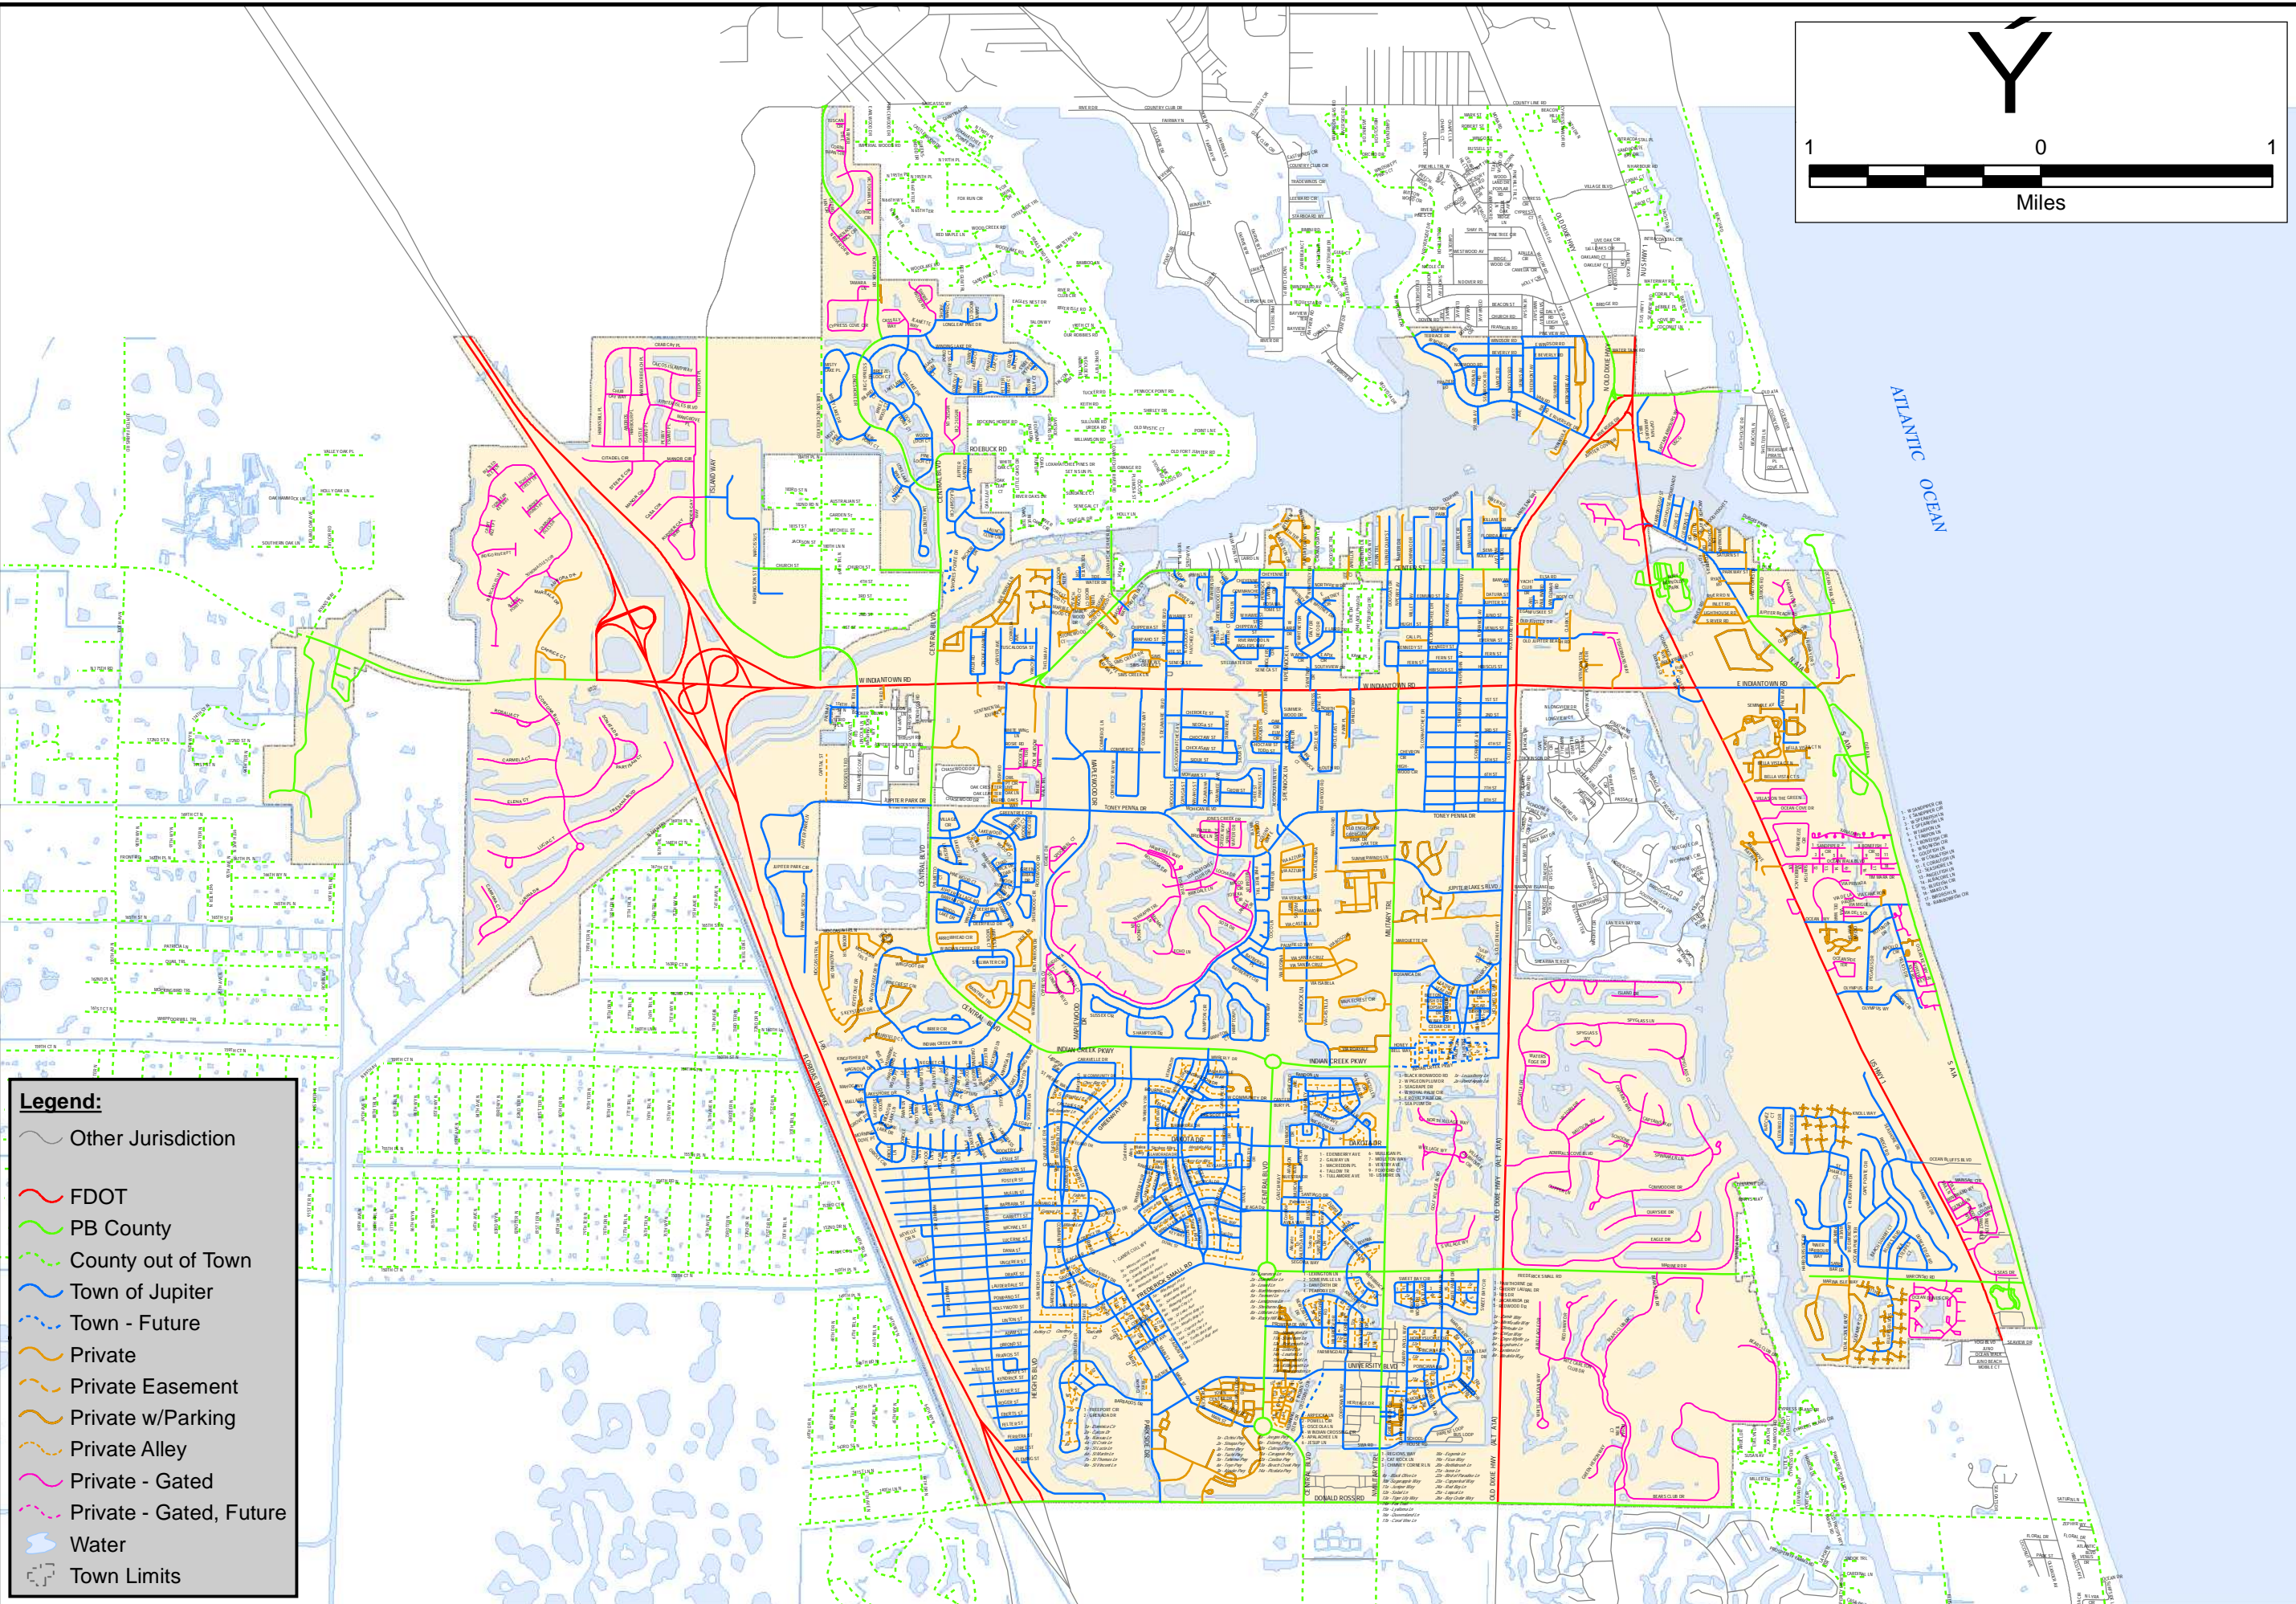

# Town of Jupiter Road Ownership Map January 2021

By: James Rahrig, GISP  
For: Town of Jupiter Engineering Division  
V:\Engineering\Drawings\GIS\Ownership\2021\roads11.xt17.mxd

**Legend:**

- Other Jurisdiction
- FDOT
- PB County
- County out of Town
- Town of Jupiter
- Town - Future
- Private
- Private Easement
- Private w/Parking
- Private Alley
- Private - Gated
- Private - Gated, Future
- Water
- Town Limits